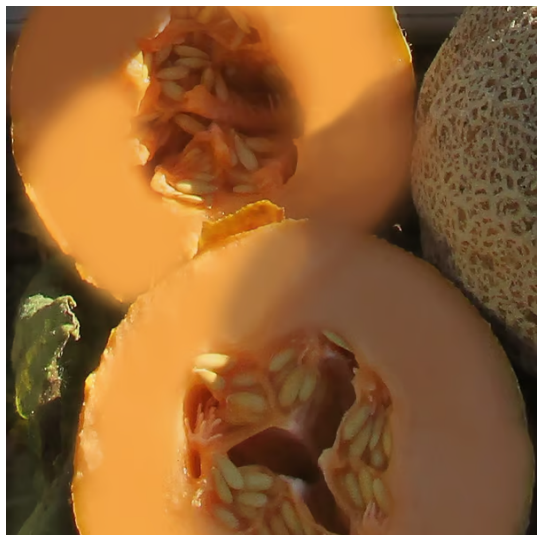

# Hale's Best Jumbo Cantaloupe

It's a beautiful oval melon with deep green skin and golden netting. The flesh is an appealing salmon color, aromatic and sweet. 6.5 x 5.75 in. dia., produces heavily, uniform oval shape.

## Product Features

TRAITS	DESCRIPTION	DISEASE & HERBICIDE REACTIONS
Maturity (Days)	75-90	
Seed Color	Tan	Powdery mildew
Shape	Lance-shaped	
Breed	Open Pollinated	
Fruit Length (Inches)	4lbs	